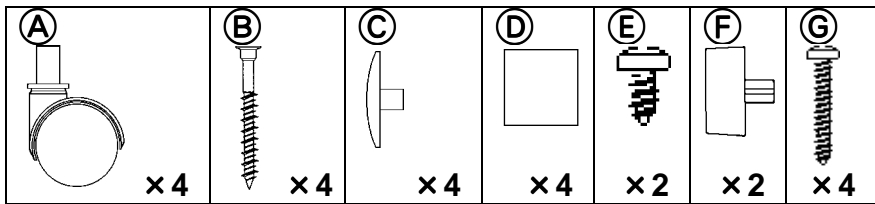

JVC

SERVICE MANUAL

TV STAND

RK-C24S

FIXING KIT

PARTS LIST

△	Ref. No.	Parts No.	Parts Name	Description
		AEM2192-001A-E	END FRAME	x2
		AEM2174-001A-E	TOP PANEL	
		AEM2193-001A-E	BACK PANEL	
		AEM2194-001A-E	CASTOR / SLEEVE	x4
		AEM3232-001A-E	CUT POLY	x2
		AEM3233-001A-E	DIE CUT PAD	
		AEM2175-001A-E	PRINTED CARTON	
		AEM3234-001A-E	ASSEMBLY INSTRUCTIONS	
		AEM3214-001A-E	BAR CODE LABEL	
		AEM3235-001A-E	SILVER MOULDED BASE	
	A B C D E F G	AEM3236-001A-E	MACHINE FIXING KIT	